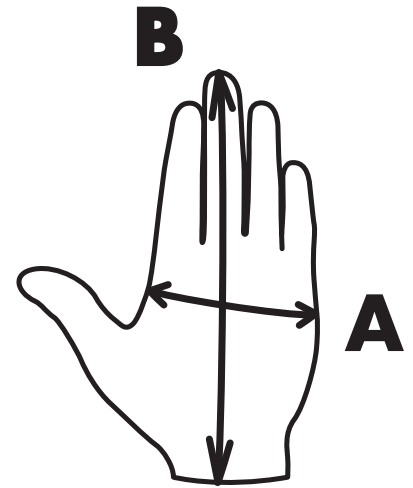

Size chart gloves

Mid season gloves; measured inside palm

| Size | A | B |
|-----------|-------|--------|
| S | 8,5cm | 24,5cm |
| M | 9cm | 25cm |
| L | 9,5cm | 25,5cm |
| XL | 10cm | 26cm |

Winter gloves; measured inside palm

| Size | A | B |
|-------------|--------|--------|
| S | 8,7cm | 23,8cm |
| M | 9,1cm | 24,5cm |
| L | 9,5cm | 25,2cm |
| XL | 9,9cm | 25,9cm |
| XXL | 10,7cm | 27,3cm |
| XXXL | 11,5cm | 28,7cm |